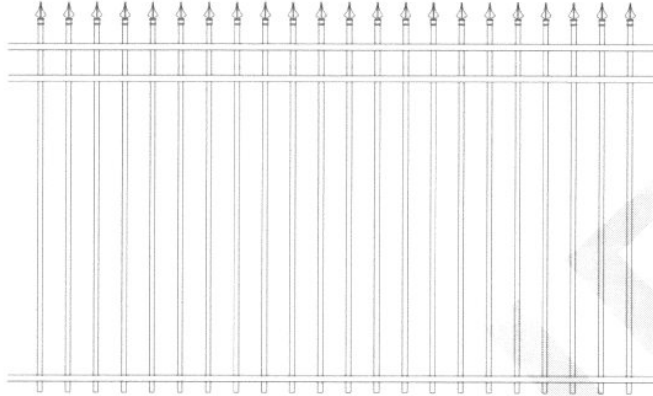

Effective Date: April 01, 2017
T: 905.669.6449
F: 905.669.6815
E: sales@truelinefenceandwire.com

Classic Double Rail

CODE	SIZE	LIST PRICE
	92⁵/₈" x 51" Section	
	92⁵/₈" x 63" Section	
	92⁵/₈" x 75" Section	
	Gate 39" x 51" c/w Self Close Hardware	
	Gate 47" x 51" c/w Self Close Hardware	
	Gate 62" x 51" c/w Self Close Hardware	
	Double Door Gate 122¹/₂" x 51" c/w Self Close Hardware	
	Gate 39" x 63" c/w Self Close Hardware	
	Gate 47" x 63" c/w Self Close Hardware	
	Gate 62" x 63" c/w Self Close Hardware	
	Double Door Gate 122¹/₂" x 63" c/w Self Close Hardware	
	Gate 39" x 75" c/w Self Close Hardware	
	Gate 47" x 75" c/w Self Close Hardware	
	Double Door Gate 92¹/₂" x 75" c/w Self Close Hardware