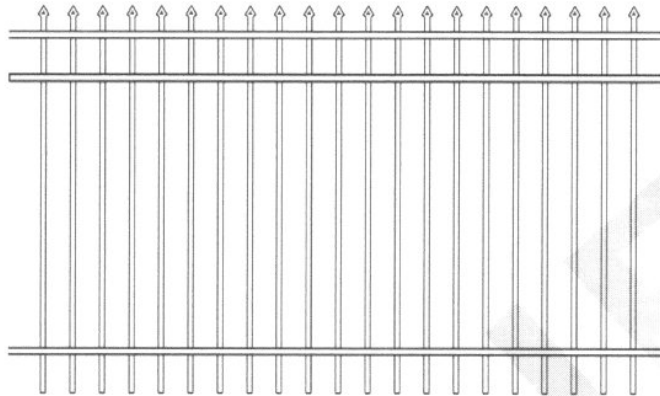

Effective Date: April 01, 2017
 T: 905.669.6449
 F: 905.669.6815
 E: sales@truelinefenceandwire.com

Arrow

CODE	SIZE	LIST PRICE
	92 ⁵ / ₈ " x 48" Section	
	92 ⁵ / ₈ " x 60" Section	
	92 ⁵ / ₈ " x 72" Section	
	Gate 39" x 48" c/w Self Close Hardware	
	Gate 47" x 48" c/w Self Close Hardware	
	Gate 62" x 48" c/w Self Close Hardware	
	Double Door Gate 122 ¹ / ₂ " x 48" c/w Self Close Hardware	
	Gate 39" x 60" c/w Self Close Hardware	
	Gate 47" x 60" c/w Self Close Hardware	
	Gate 62" x 60" c/w Self Close Hardware	
	Double Door Gate 122 ¹ / ₂ " x 60" c/w Self Close Hardware	
	Gate 39" x 72" c/w Self Close Hardware	
	Gate 47" x 72" c/w Self Close Hardware	
	Double Door Gate 92 ¹ / ₂ " x 72" c/w Self Close Hardware	

Effective Date: April 01, 2017
 T: 905.669.6449
 F: 905.669.6815
 E: sales@truelinefenceandwire.com

Arrow Double Rail

CODE	SIZE	LIST PRICE
	92 ⁵ / ₈ " x 48" Section	
	92 ⁵ / ₈ " x 60" Section	
	92 ⁵ / ₈ " x 72" Section	
	Gate 39" x 48" c/w Self Close Hardware	
	Gate 47" x 48" c/w Self Close Hardware	
	Gate 62" x 48" c/w Self Close Hardware	
	Double Door Gate 122 ¹ / ₂ " x 48" c/w Self Close Hardware	
	Gate 39" x 60" c/w Self Close Hardware	
	Gate 47" x 60" c/w Self Close Hardware	
	Gate 62" x 60" c/w Self Close Hardware	
	Double Door Gate 122 ¹ / ₂ " x 60" c/w Self Close Hardware	
	Gate 39" x 72" c/w Self Close Hardware	
	Gate 47" x 72" c/w Self Close Hardware	
	Double Door Gate 92 ¹ / ₂ " x 72" c/w Self Close Hardware	