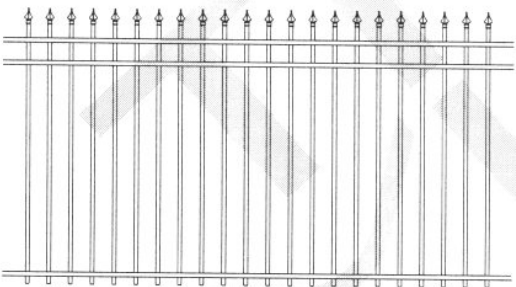

PICKET

ARROW

IRIS

CLASSIC

CLASSIC DOUBLE

**CLASSIC DOUBLE
RAIL H SCROLL**

VIEIRA

WINSTON