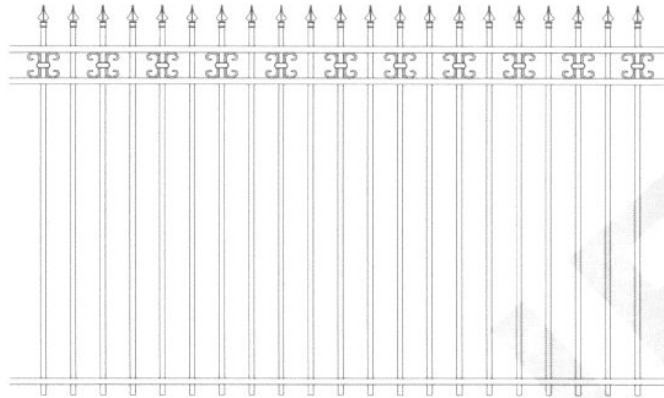

Effective Date: April 01, 2017
T: 905.669.6449
F: 905.669.6815
E: sales@truelinefenceandwire.com

Classic Double Rail E/O H-Scrolls

CODE	SIZE	LIST PRICE
	92⁵/₈" x 51" Section	
	92⁵/₈" x 63" Section	
	92⁵/₈" x 75" Section	
	Gate 39" x 51" c/w Self Close Hardware	
	Gate 47" x 51" c/w Self Close Hardware	
	Gate 62" x 51" c/w Self Close Hardware	
	Double Door Gate 122¹/₂" x 51" c/w Self Close Hardware	
	Gate 39" x 63" c/w Self Close Hardware	
	Gate 47" x 63" c/w Self Close Hardware	
	Gate 62" x 63" c/w Self Close Hardware	
	Double Door Gate 122¹/₂" x 63" c/w Self Close Hardware	
	Gate 39" x 75" c/w Self Close Hardware	
	Gate 47" x 75" c/w Self Close Hardware	
	Double Door Gate 92¹/₂" x 75" c/w Self Close Hardware