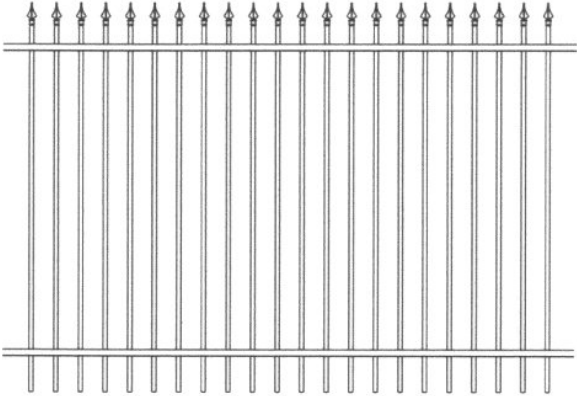

Effective Date: April 01, 2017
T: 905.669.6449
F: 905.669.6815
E: sales@truelinefenceandwire.com

Classic